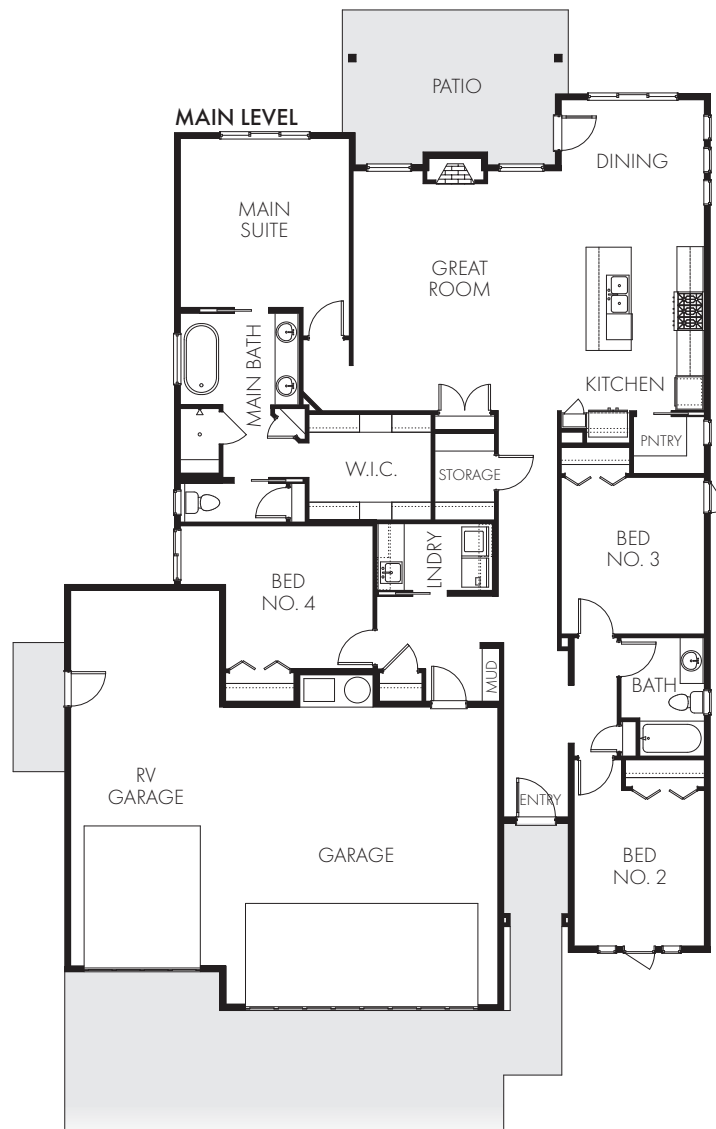

# FOX FIRE

# BLACKROCK HOMES

 4 bed  2 bath  2 car + RV  2061 sq ft

[BlackrockHomes.com](https://BlackrockHomes.com)

Actual floorplan may vary from pictured plan and subject to change without notification. See Sales Team for more details. BTVA. 