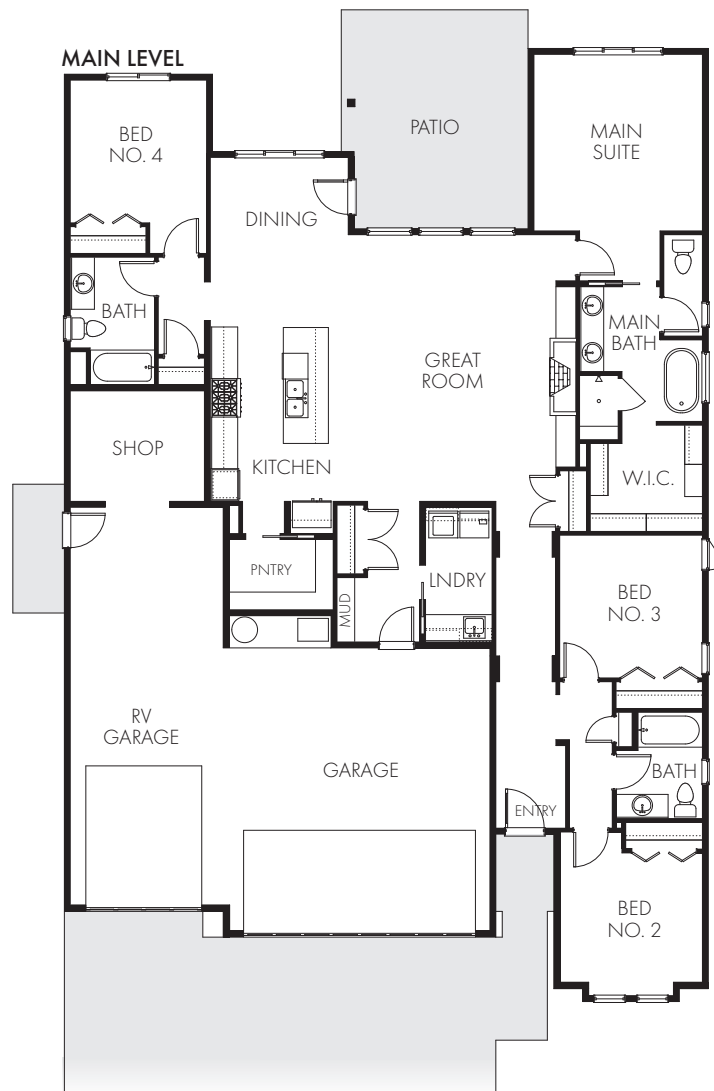

# BLACKROCK HOMES

4 bed 3 bath 2 car + RV 2170 sq ft

[BlackrockHomes.com](https://www.BlackrockHomes.com)

Actual floorplan may vary from pictured plan and subject to change without notification. See Sales Team for more details. BTVA. 🏠